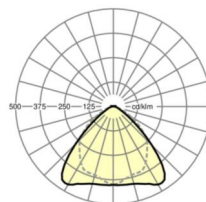

CHARACTERISTICS

Order number	19510024200
EAN number	4020863426232
Commodity code	94051190
Certification mark	IP 20, Protection class I, ENEC10 VDE, F, HACCP DIN10500/Food/IFS-application-related suitability/BRC, Indoor, CE
Impact resistance (IK rating)	IK03 (-20°C bis 30°C)
Ambient temperatur	ta -20°C to 30°C
Warranty period	5 years
State funding programs	BEG - Federal funding for efficient buildings (valid only for Germany)

ELECTRICAL ENGINEERING

Controller	Electronic driver (1 pcs.)
System output	96W
Mains voltage	230V/50Hz
Circuit breakers (inrush current)	13 pieces/B10, 22 pieces/B16, 22 pieces/C10, 37 pieces/C16
Energy efficiency class/light source	B

LIGHTING TECHNOLOGY

Placement	LED, Colour rendering/Light colour CRI ≥ 80 / 6500K
Colour tolerance (MacAdam)	3SDCM
Nominal luminous flux	15763lm
LED service life	50000h L80/B10 (Tq 30°C), 70000h L80/B50 (Tq 30°C)
Luminaire luminous efficiency	164lm/W
Beam angle	95° (C0) / 95° (C90)
UGR lat./long.	23.6 / 25.0

MECHANICS

Housing colour	traffic white RAL 9016
Dimensions (LxWxH/DxH)	2299mm x 55mm x 37mm
Weight (net)	2.2kg
Type of installation	Mounting rail system installation, Light structure

Dimensions

L	2299 mm	Length
B	55 mm	Width
H	37 mm	Height

DEEP-LINK

<https://www.regiolux.de/en/article/19510024200>

Reference	LED 16000lm 865
ηLB	100 %
Φ ↓/↑	98 % / 2 %
UGR lat./long.	23.6 / 25.0